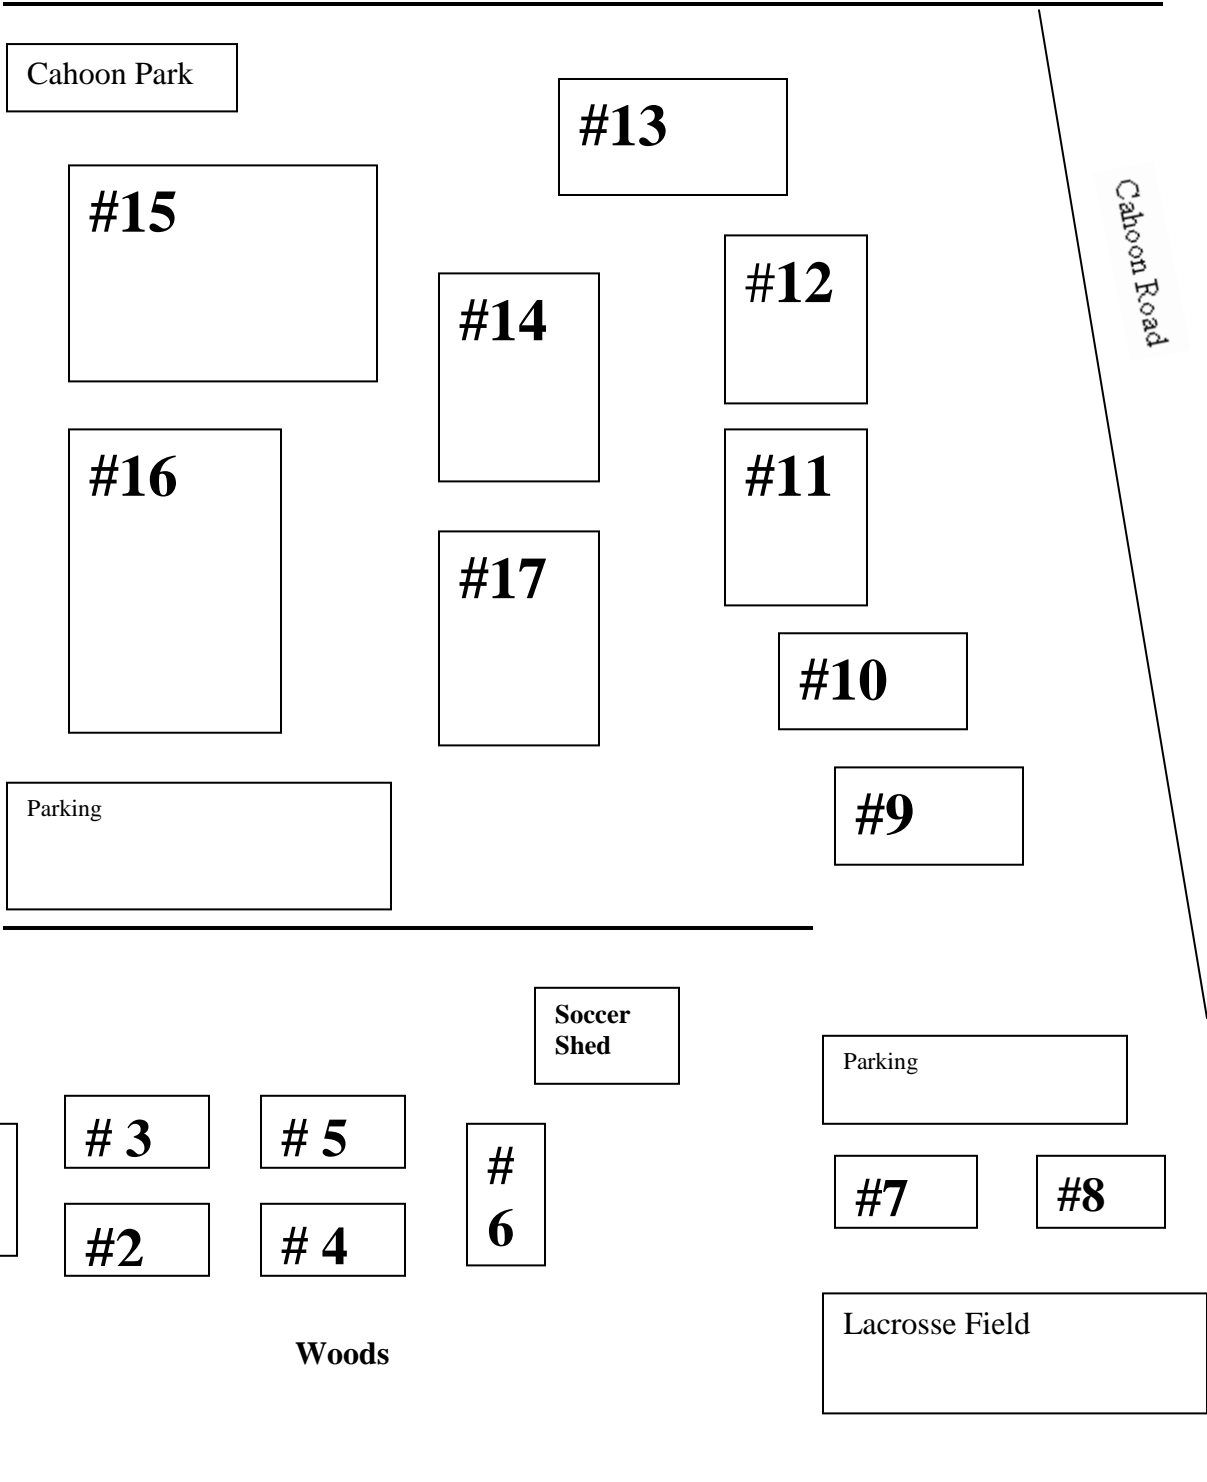

Field Map

Lake Road

Wolf Road