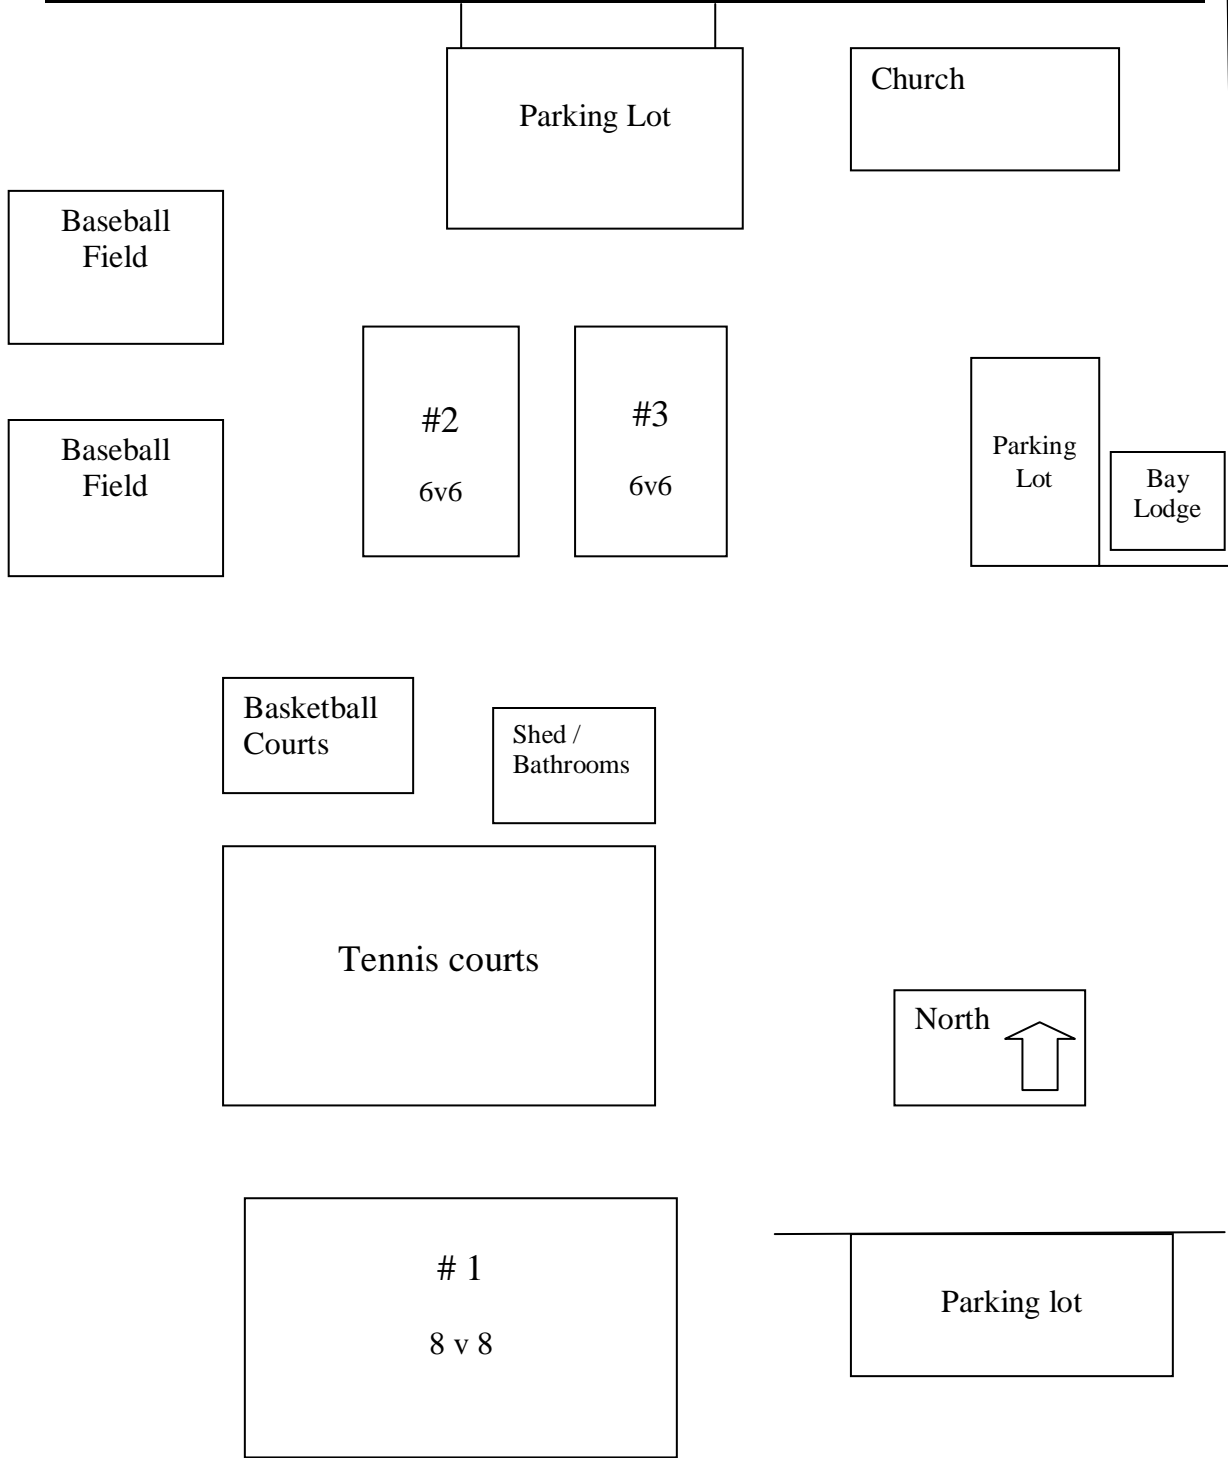

Lake Road

Cahoon Park

#8
11v11

#4
6 v 6

#1
11v11

#2
8 v 8

#3
8 v 8

#5
6 v 6

Parking

Parking

Cahoon Road

#7
8 v 8

Soccer
Sheds

Parking

#6
6 v 6

Wolf Road

BAY MIDDLE SCHOOL

Bradley Park

Wolf Road

Bradley Rd

Parking lot

Walker Fields

WALKER ROAD

Nature Center Fields